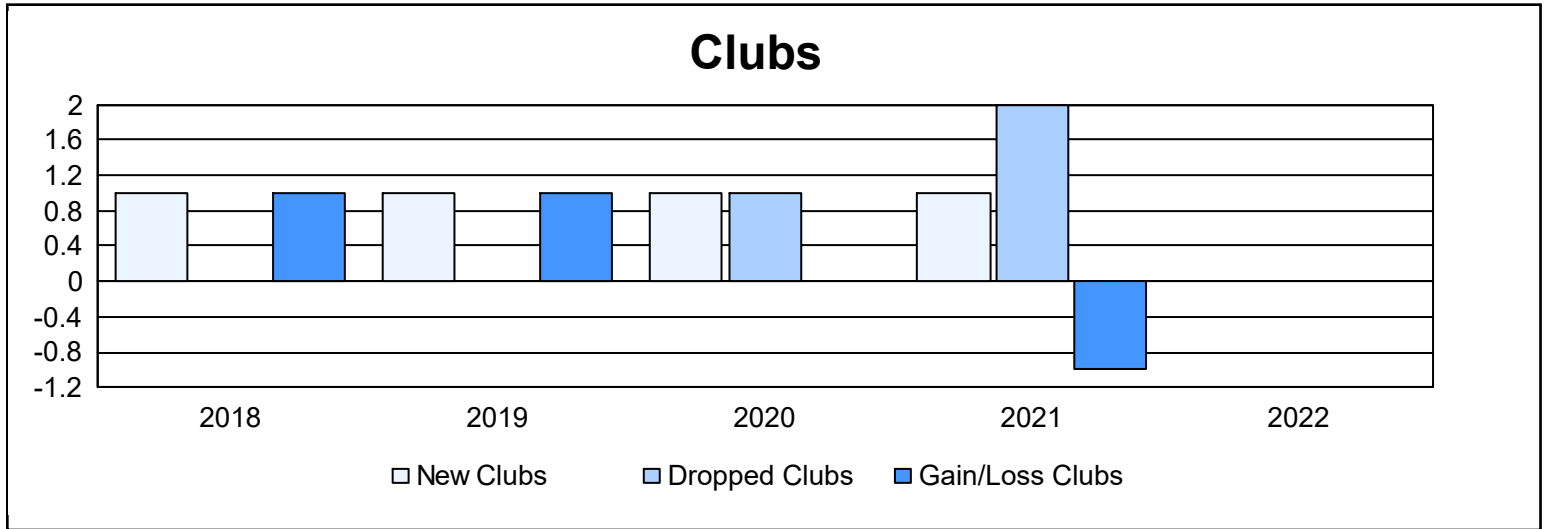

Year	New Clubs	Dropped Clubs	Gain/ Loss Clubs	New Members	Charter Members	Reinstate Members	Transfer Members	Total Member Added	Total Members Dropped	Gain/ Loss Members
2017-2018	1	0	1	176	21	4	7	208	224	-16
2018-2019	1	0	1	154	23	11	7	195	218	-23
2019-2020	1	1	0	111	28	2	9	150	191	-41
2020-2021	1	2	-1	59	39	4	10	112	203	-91
2021-2022	0	0	0	143	0	7	7	157	148	9
<b>Average</b>	<b>1</b>	<b>1</b>	<b>0</b>	<b>129</b>	<b>22</b>	<b>6</b>	<b>8</b>	<b>164</b>	<b>197</b>	<b>-32</b>

### Membership Composition June 2022 Cumulative