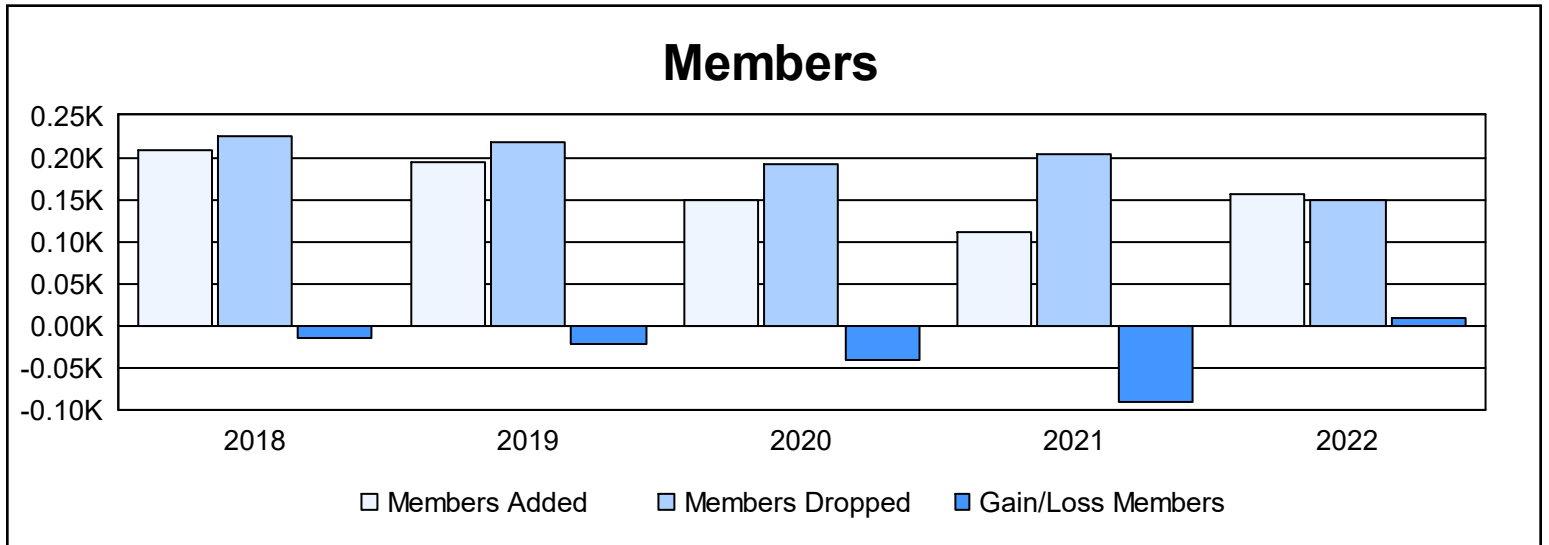

Year	New Clubs	Dropped Clubs	Gain/ Loss Clubs	New Members	Charter Members	Reinstate Members	Transfer Members	Total Member Added	Total Members Dropped	Gain/ Loss Members
2017-2018	1	0	1	176	21	4	7	208	224	-16
2018-2019	1	0	1	154	23	11	7	195	218	-23
2019-2020	1	1	0	111	28	2	9	150	191	-41
2020-2021	1	2	-1	59	39	4	10	112	203	-91
2021-2022	0	0	0	143	0	7	7	157	148	9
<b>Average</b>	<b>1</b>	<b>1</b>	<b>0</b>	<b>129</b>	<b>22</b>	<b>6</b>	<b>8</b>	<b>164</b>	<b>197</b>	<b>-32</b>

### Membership Composition June 2022 Cumulative