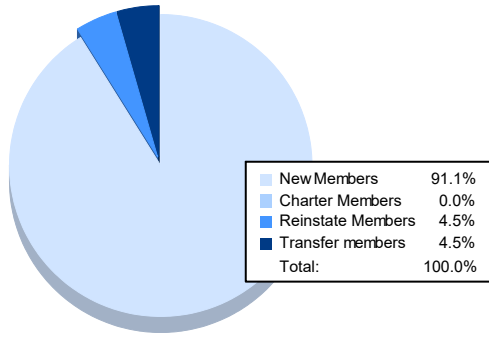

Year	New Clubs	Dropped Clubs	Gain/ Loss Clubs	New Members	Charter Members	Reinstate Members	Transfer Members	Total Member Added	Total Members Dropped	Gain/ Loss Members
2017-2018	1	0	1	176	21	4	7	208	224	-16
2018-2019	1	0	1	154	23	11	7	195	218	-23
2019-2020	1	1	0	111	28	2	9	150	191	-41
2020-2021	1	2	-1	59	39	4	10	112	203	-91
2021-2022	0	0	0	143	0	7	7	157	148	9
<b>Average</b>	<b>1</b>	<b>1</b>	<b>0</b>	<b>129</b>	<b>22</b>	<b>6</b>	<b>8</b>	<b>164</b>	<b>197</b>	<b>-32</b>

### Membership Composition June 2022 Cumulative